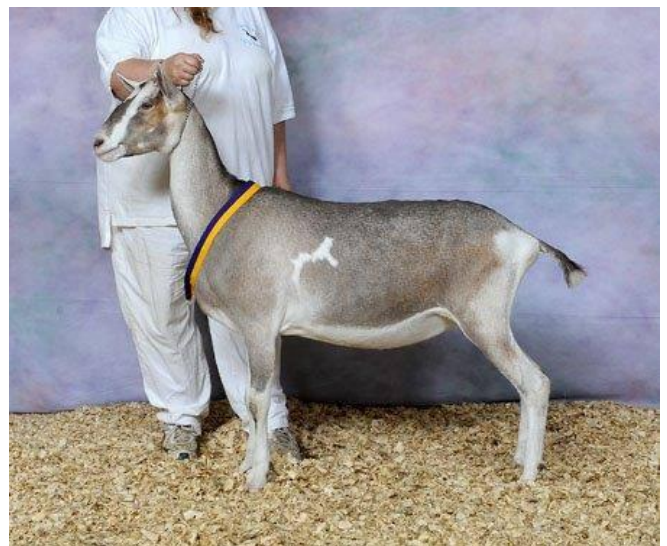

Reserve Champion Junior Doe

*Klisse's KOOH Sapphira
Bruce & Klisse Foster & Family*