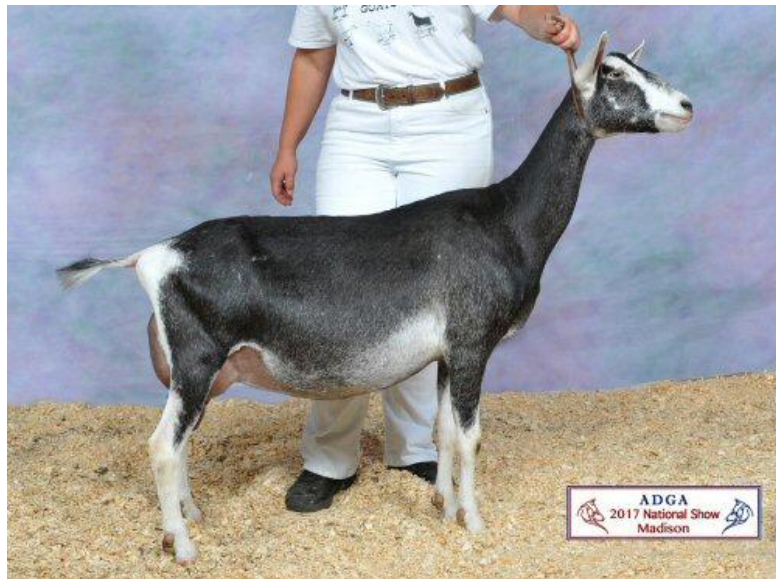

2017 District III Sable Specialty

Judge: Cassandra Abrams

June 03, 2017

SMDGA Quad Show, Sedalia Mo

Junior Does: 13

Senior Does: 17

Junior Doe: Promised Farm RG Z Mabel Sable

Cathy McNatt

Susan Mitchell

Reserve Champion Junior Doe: Nut-N-Honey TCB Crown Royal

Patti Black

2 and Under 3 Year Old Milker: Sweetbriar EL-VN Hazel

Janet Cooper

3 and Under 4 Year Old Milker: Nut-N-Honey ET Tabitha

Patti Black